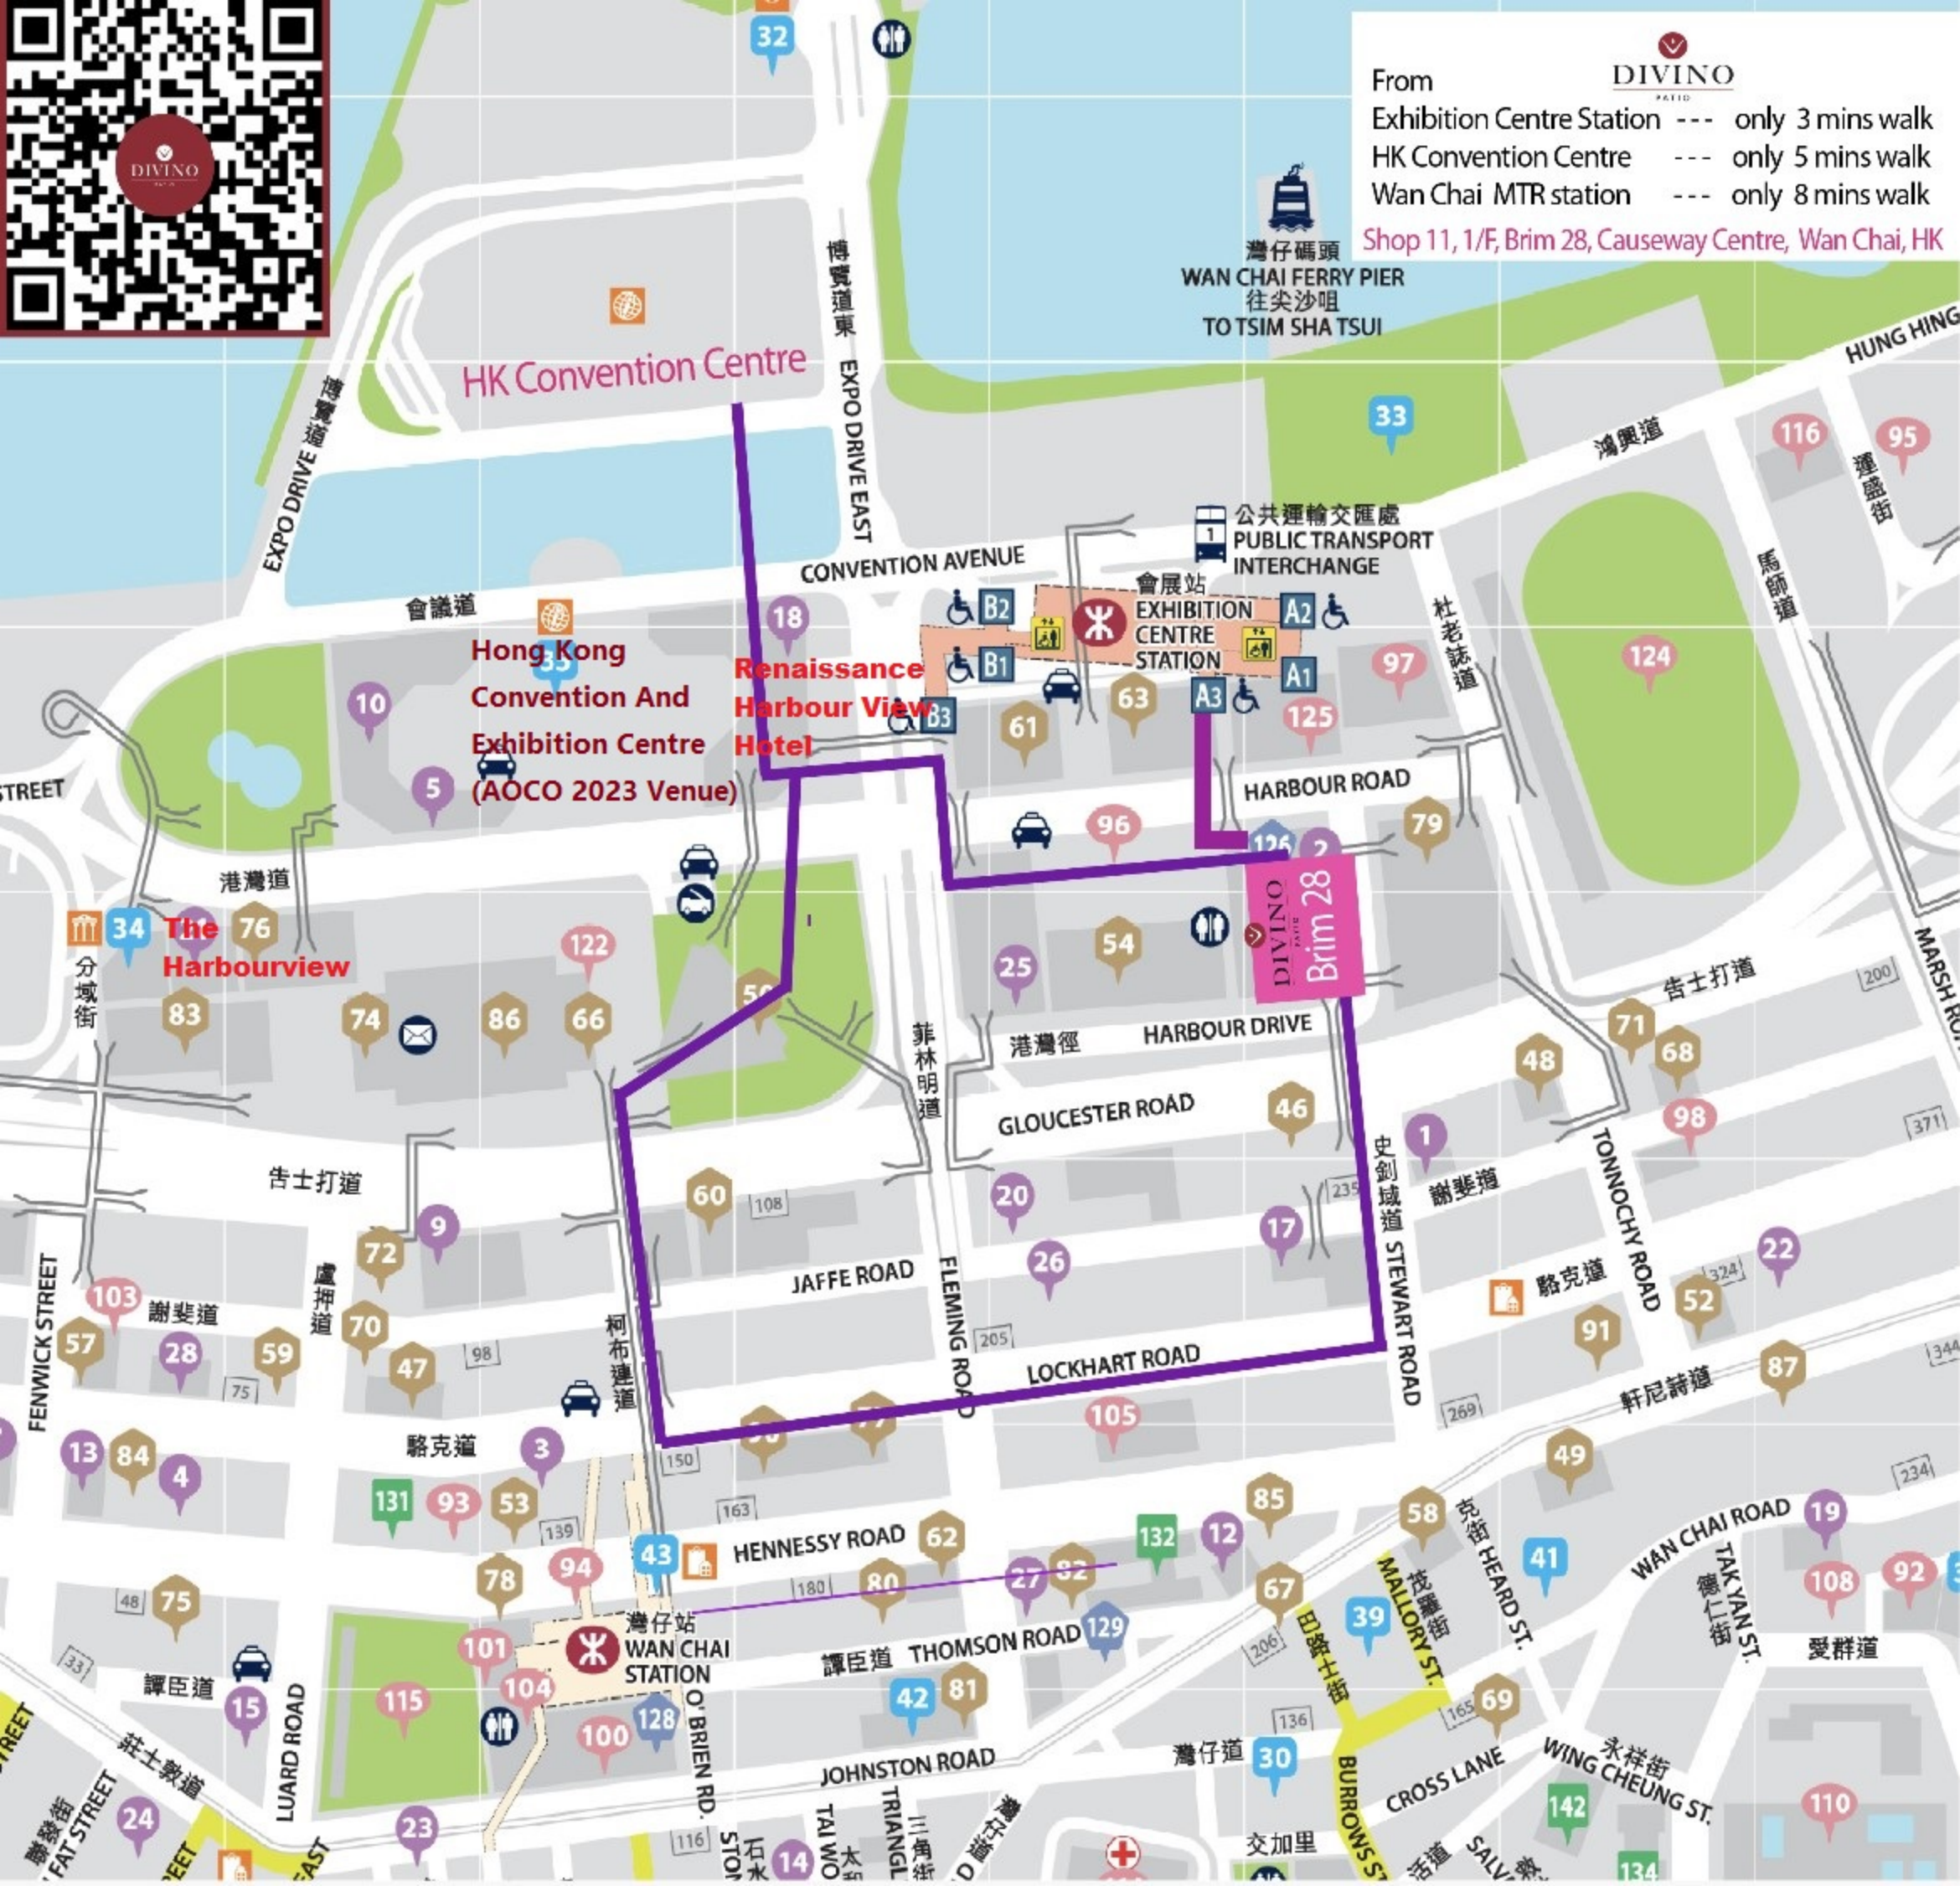

From **DIVINO**
Exhibition Centre Station --- only 3 mins walk
HK Convention Centre --- only 5 mins walk
Wan Chai MTR station --- only 8 mins walk
Shop 11, 1/F, Brim 28, Causeway Centre, Wan Chai, HK

灣仔碼頭
WAN CHAI FERRY PIER
往尖沙咀
TO TSIM SHA TSUI

公共運輸交匯處
PUBLIC TRANSPORT
INTERCHANGE

HK Convention Centre

Hong Kong
Convention And
Exhibition Centre
(AOCO 2023 Venue)

Renaissance
Harbour View
Hotel

DIVINO
Brim 28

灣仔站
WAN CHAI
STATION